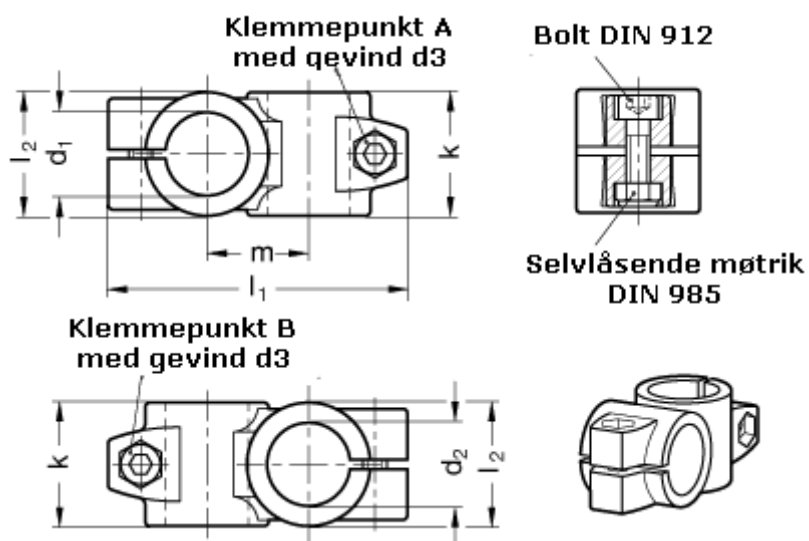

Article number: 20132B50B50652BL

Description: E+G 2-way pipe clamp
GN 132-B50-B50-65-2-BL

Measures

Adjustable clamp lever = GN 911-M10-55 have to be ordered separately

d1	= 50
d2	= 50
d3	= M10
k	= 65
l1	= 143.0
l2	= 65
m	= 53